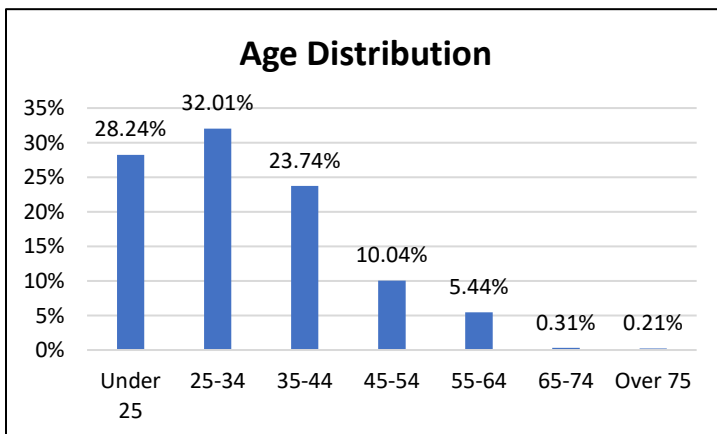

Age Distribution