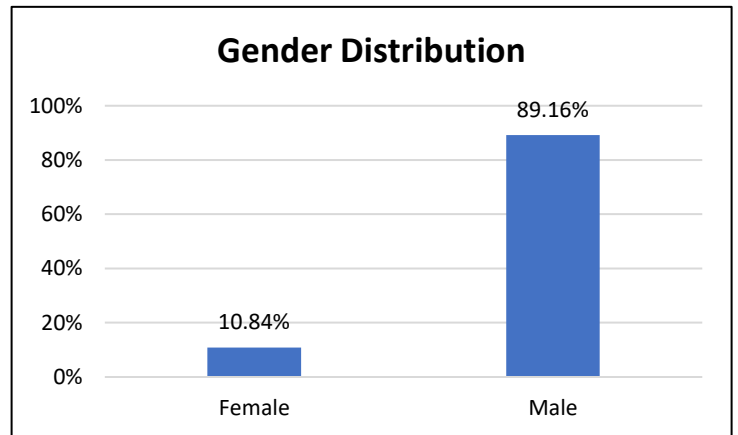

Bischof Law