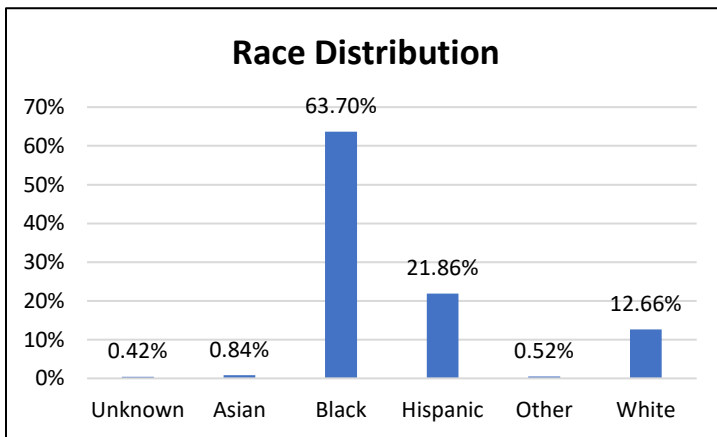

Race Distribution