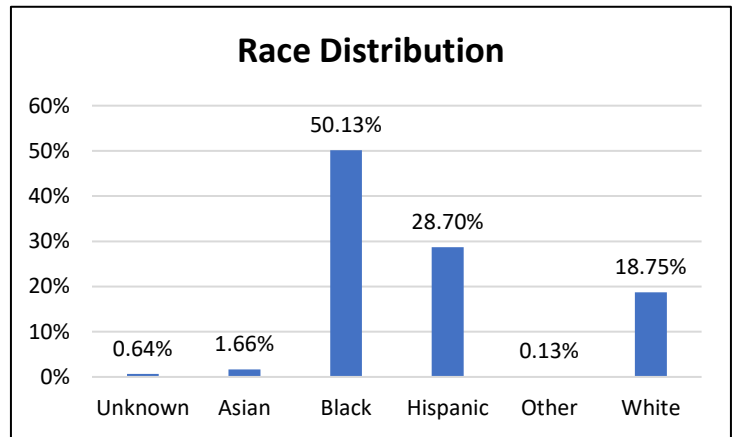

Race Distribution