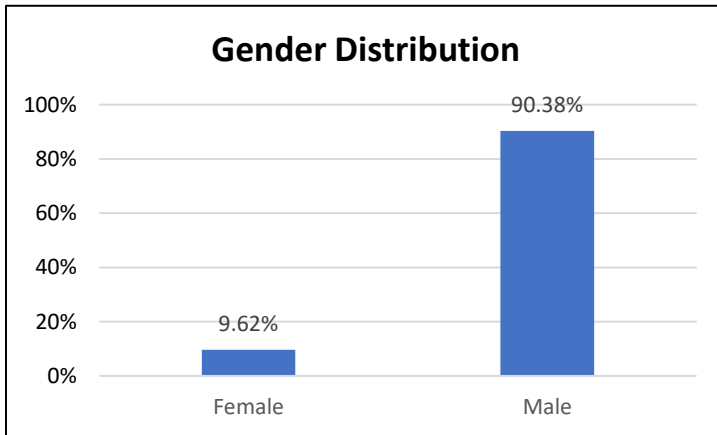

Pretrial Services Weekly Report

Electronic Monitoring Population Demographics 1/19/2024

Curfew Only population:	881
Bischof Law Only population:	709
Cases with Curfew and Bischof Law Supervision*	75

Curfew